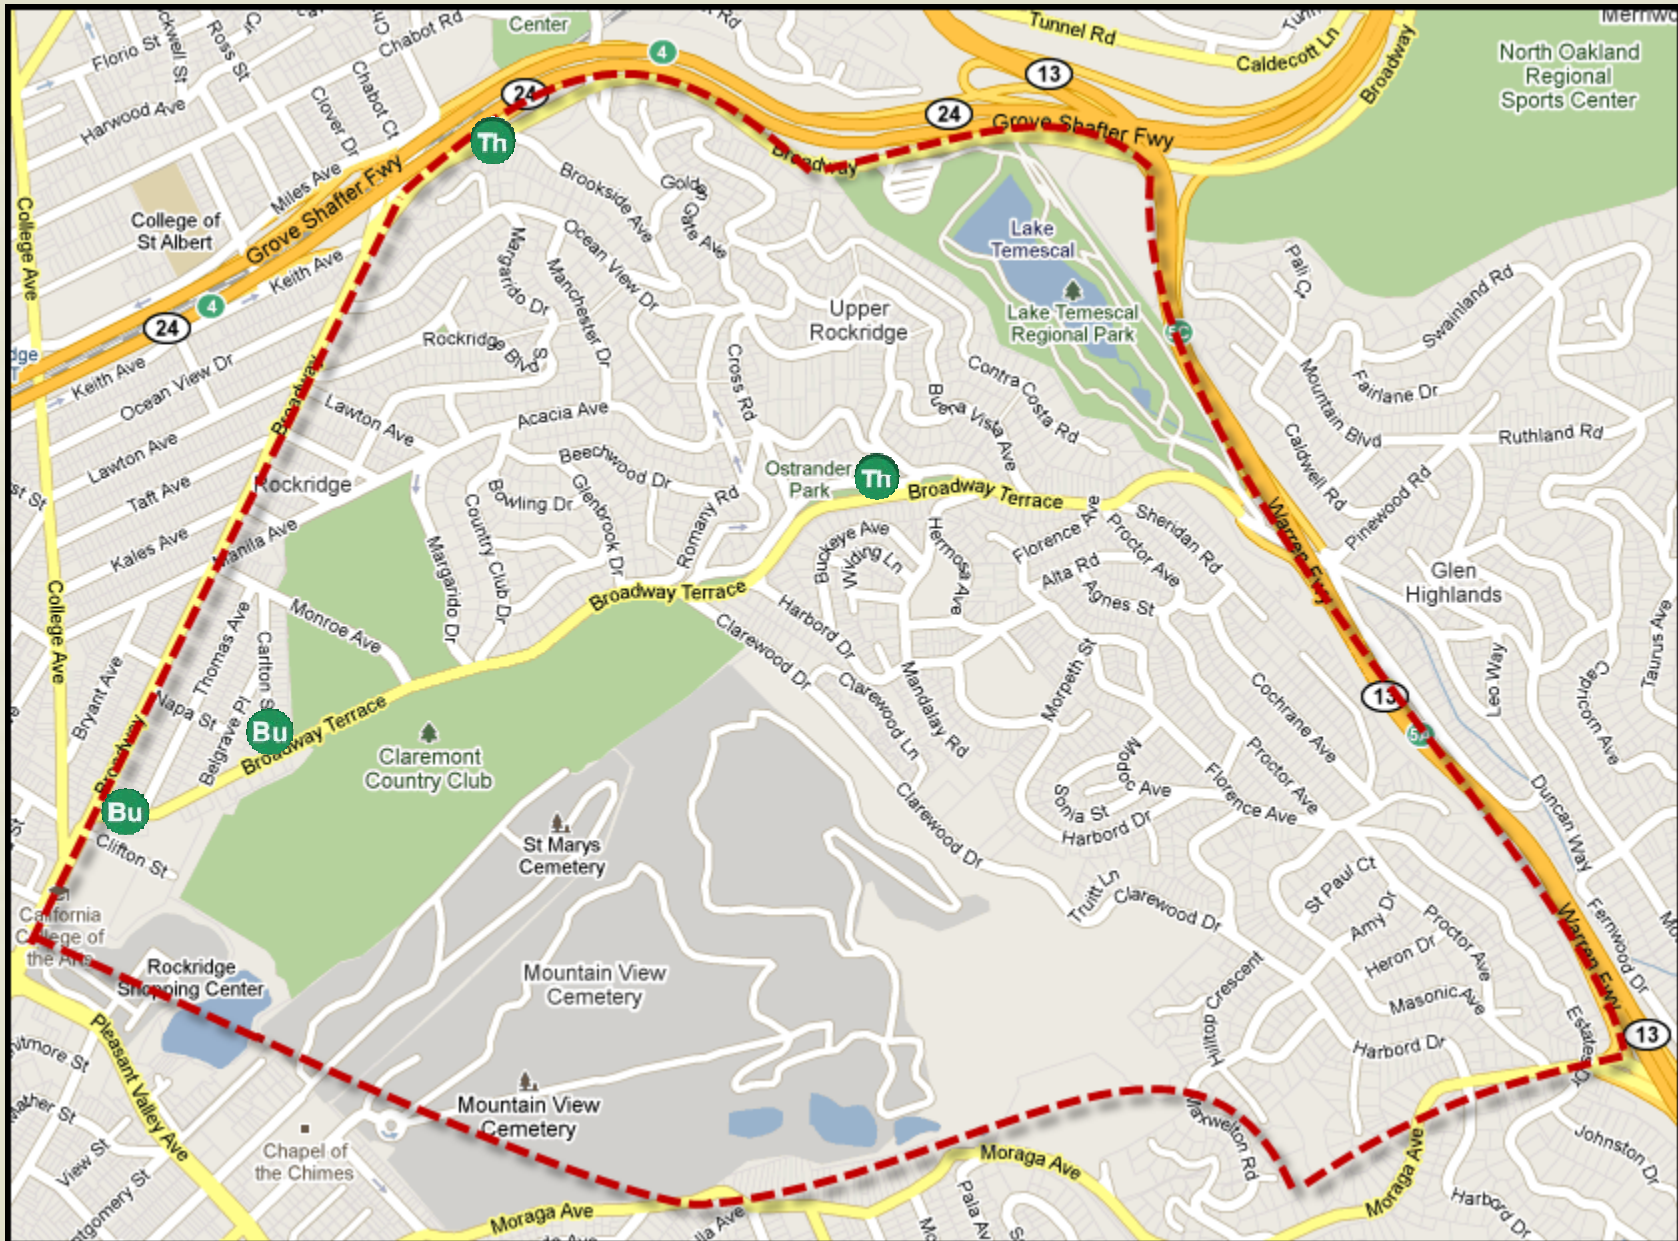

Greater Rockridge NCPC
Beats 12Y & 13X

Crime Stats

September 2011

Beat 12Y

Crimes Against Persons - 6

Beat 12Y

Crimes Against Property (Non-Auto) - 26

Beat 12Y

Crimes Against Property (Auto) - 34

Beat 13X Crimes Against Property (Non-Auto) - 4

Beat 13X Crimes Against Property (Auto) - 8

Comparison August vs. September, 2011

August 2011

12Y = 31

13X = 16

September 2011

12Y = 66

13X = 12