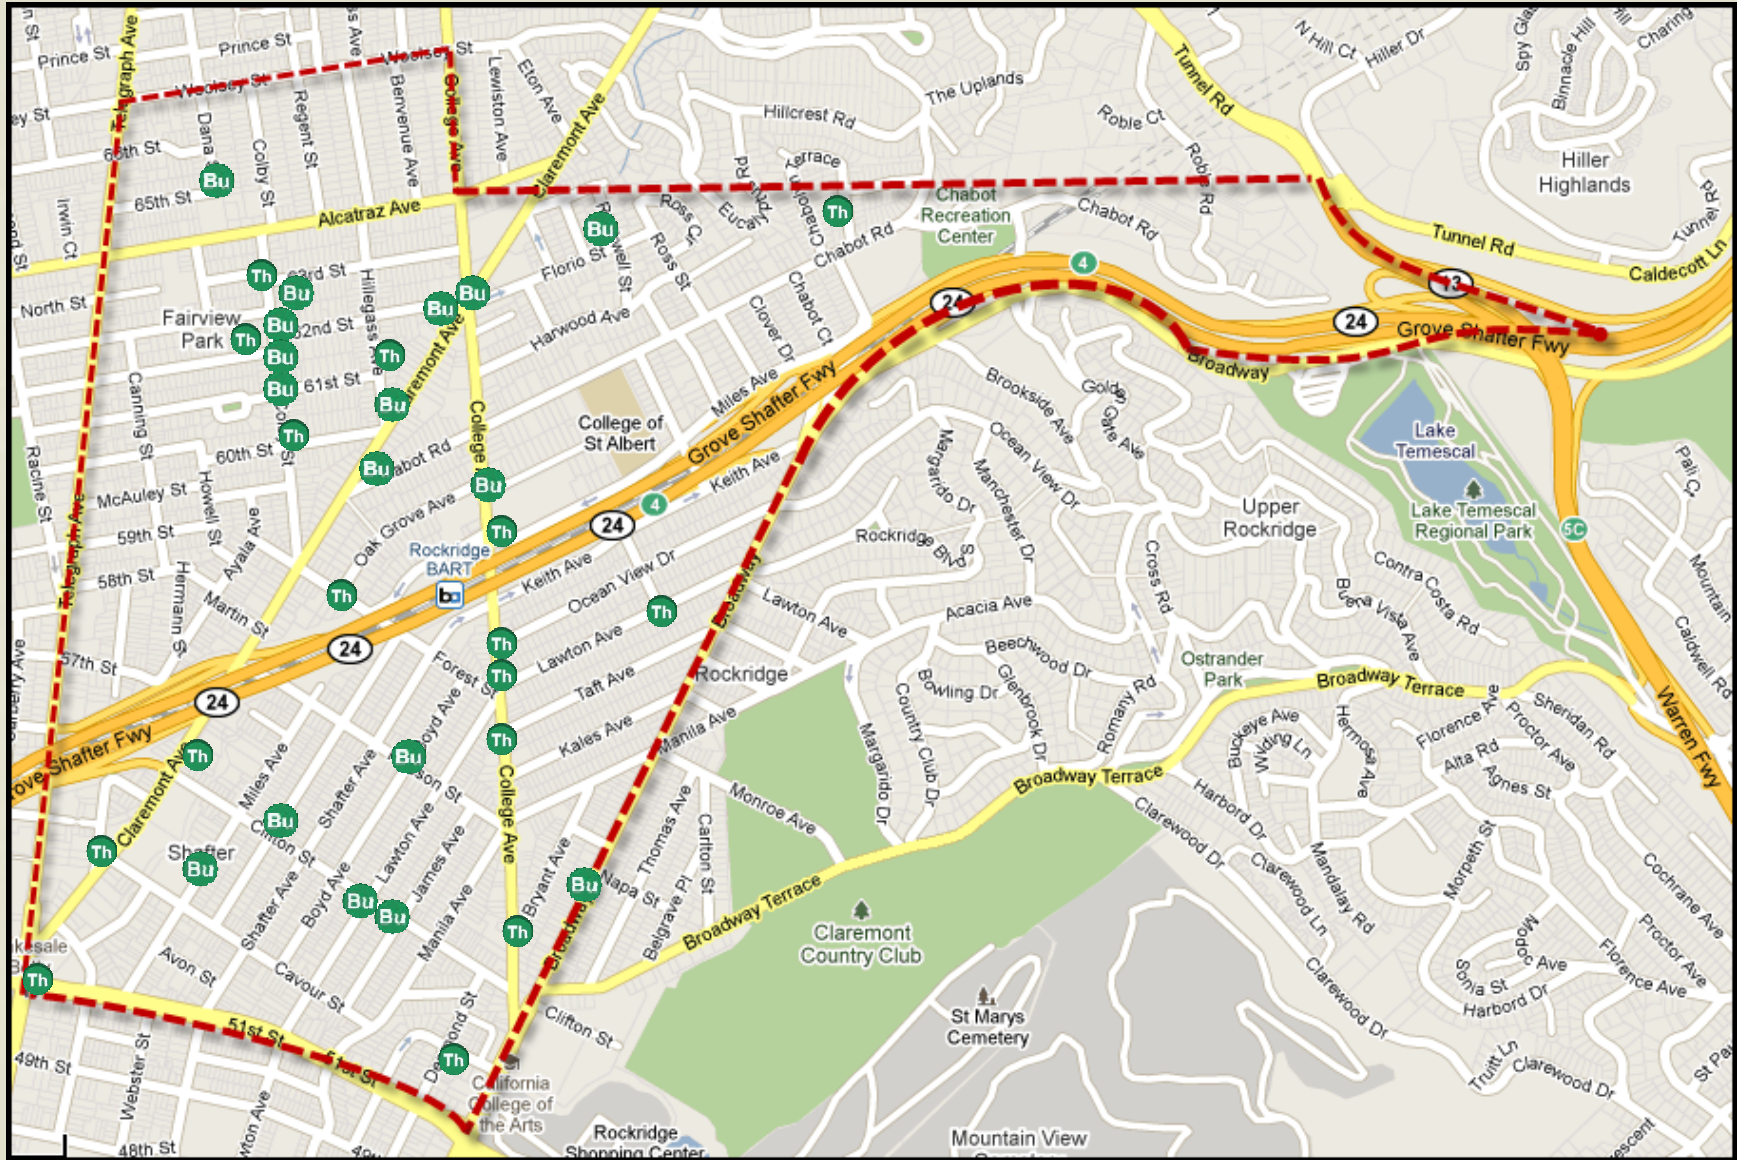

Greater Rockridge NCPC
Beats 12Y & 13X

Crime Stats

September 2011

Beat 12Y

Crimes Against Persons - 6

Beat 12Y

Crimes Against Property (Non-Auto) - 26

Beat 12Y

Crimes Against Property (Auto) - 34

Beat 13X Crimes Against Property (Non-Auto) - 4

Beat 13X Crimes Against Property (Auto) - 8

Comparison August vs. September, 2011

August 2011

12Y = 31

13X = 16

September 2011

12Y = 66

13X = 12