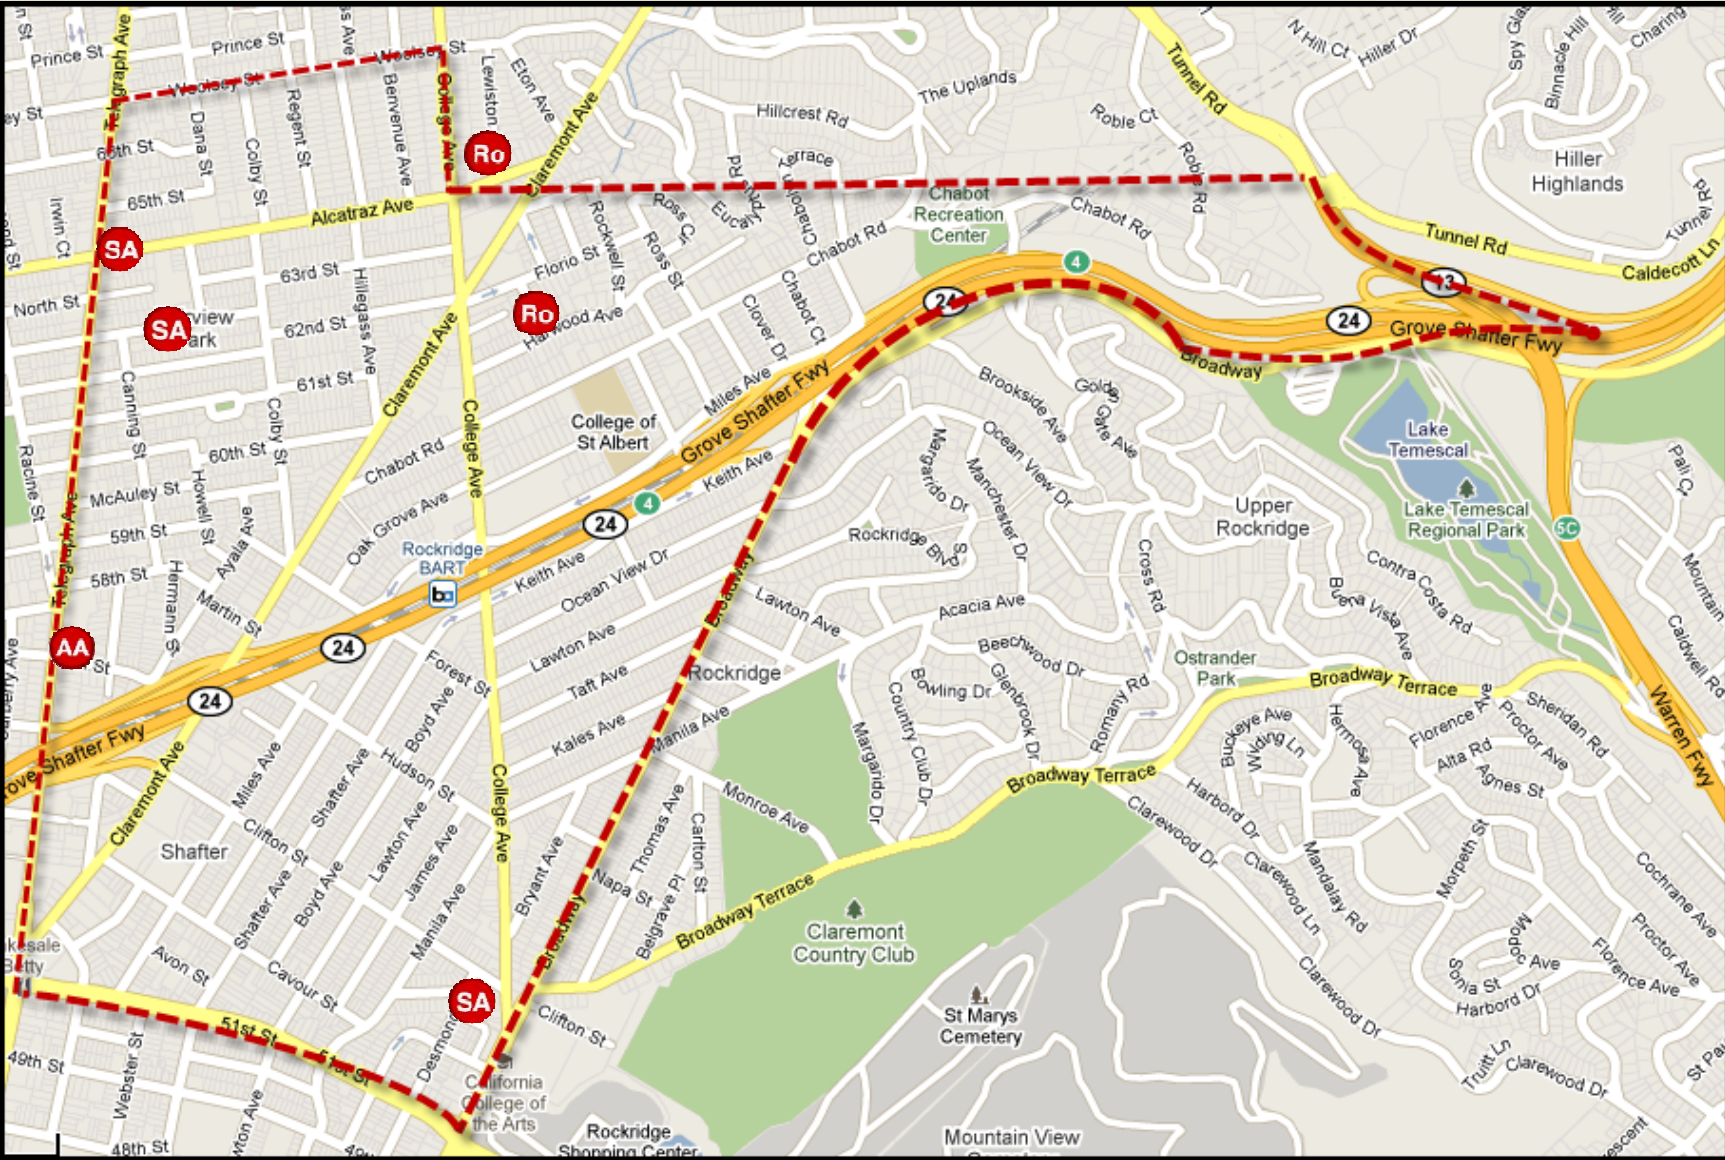

Greater Rockridge NCPC
Beats 12Y & 13X

Crime Stats

September 2011

Beat 12Y

Crimes Against Persons - 6

Beat 12Y

Crimes Against Property (Non-Auto) - 26

Beat 12Y

Crimes Against Property (Auto) - 34

Beat 13X Crimes Against Property (Non-Auto) - 4

Beat 13X Crimes Against Property (Auto) - 8

Comparison August vs. September, 2011

August 2011

12Y = 31

13X = 16

September 2011

12Y = 66

13X = 12