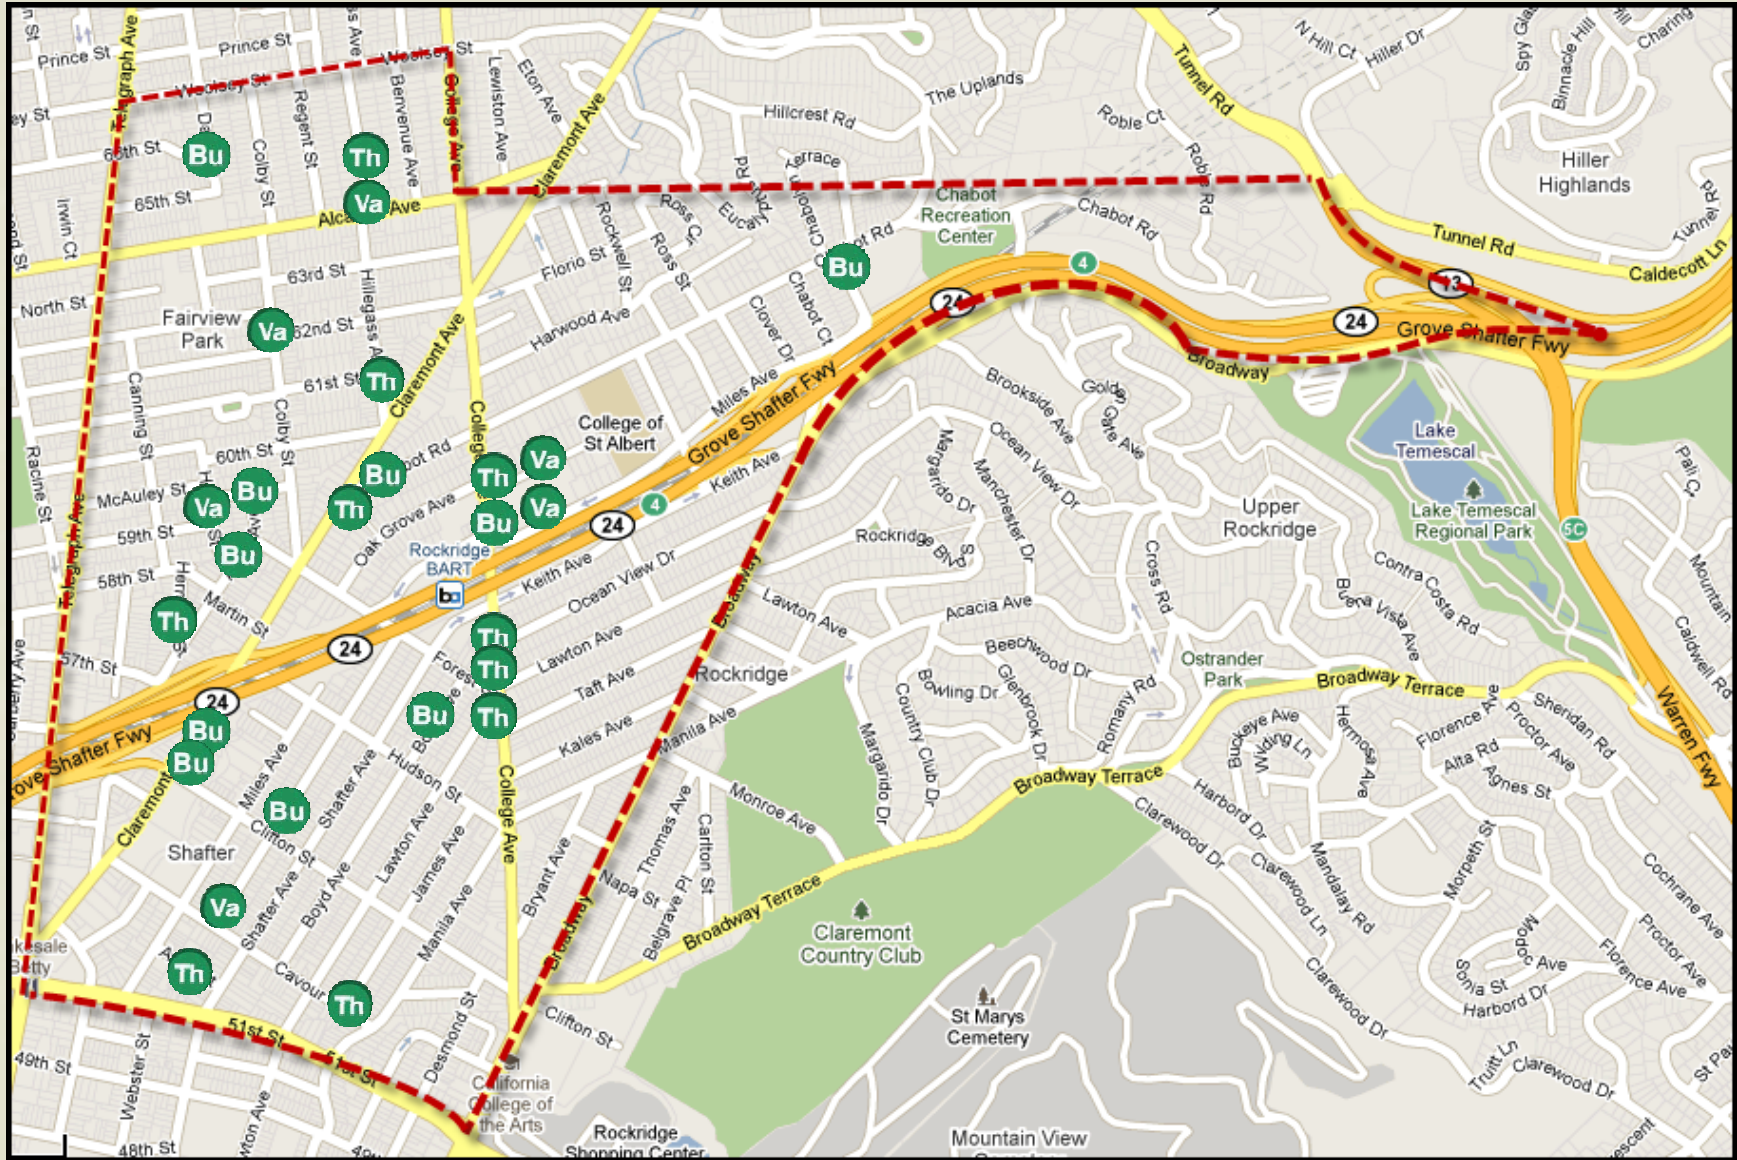

Greater Rockridge NCPC
Beats 12Y & 13X

Crime Stats

September 2011

Beat 12Y

Crimes Against Persons - 6

Beat 12Y

Crimes Against Property (Non-Auto) - 26

Beat 12Y

Crimes Against Property (Auto) - 34

Beat 13X Crimes Against Property (Non-Auto) - 4

Beat 13X Crimes Against Property (Auto) - 8

Comparison August vs. September, 2011

August 2011

12Y = 31

13X = 16

September 2011

12Y = 66

13X = 12