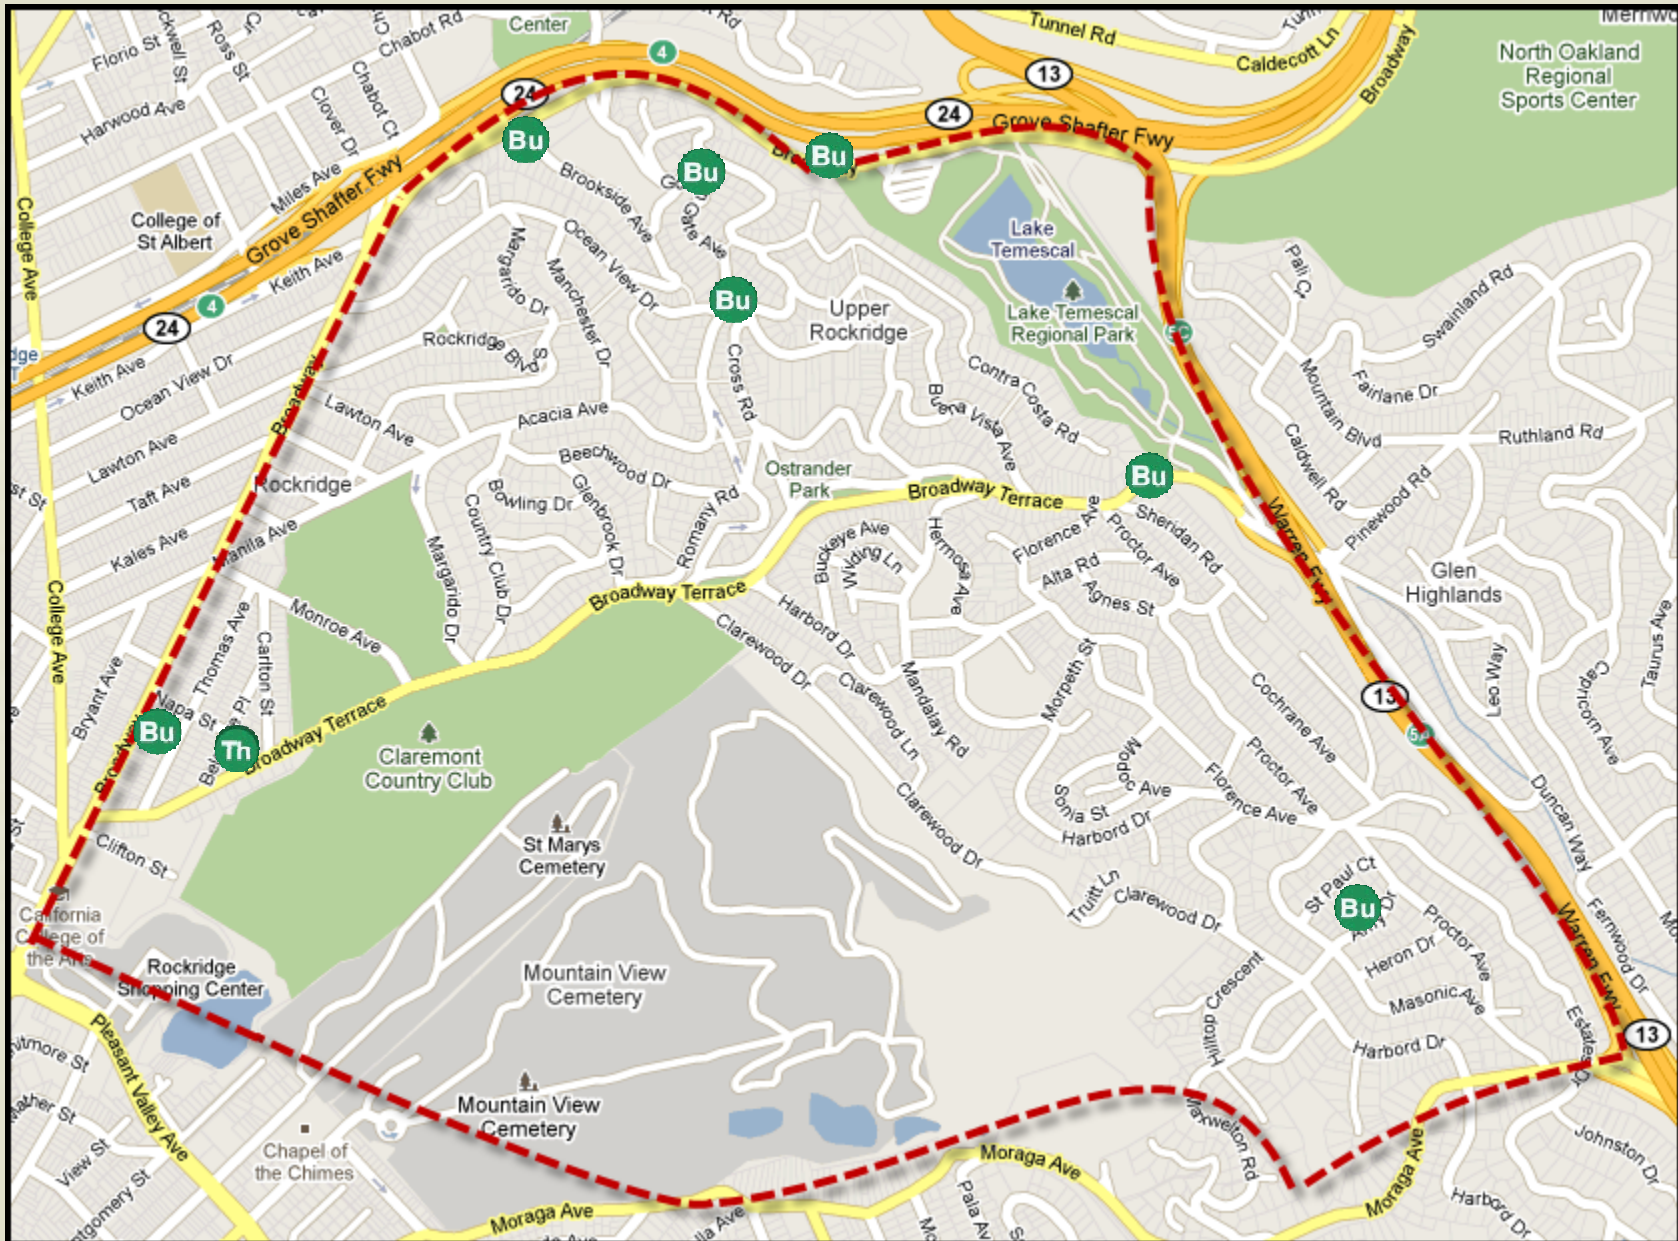

Greater Rockridge NCPC
Beats 12Y & 13X

Crime Stats

September 2011

Beat 12Y

Crimes Against Persons - 6

Beat 12Y

Crimes Against Property (Non-Auto) - 26

Beat 12Y

Crimes Against Property (Auto) - 34

Beat 13X Crimes Against Property (Non-Auto) - 4

Beat 13X Crimes Against Property (Auto) - 8

Comparison August vs. September, 2011

August 2011

12Y = 31

13X = 16

September 2011

12Y = 66

13X = 12